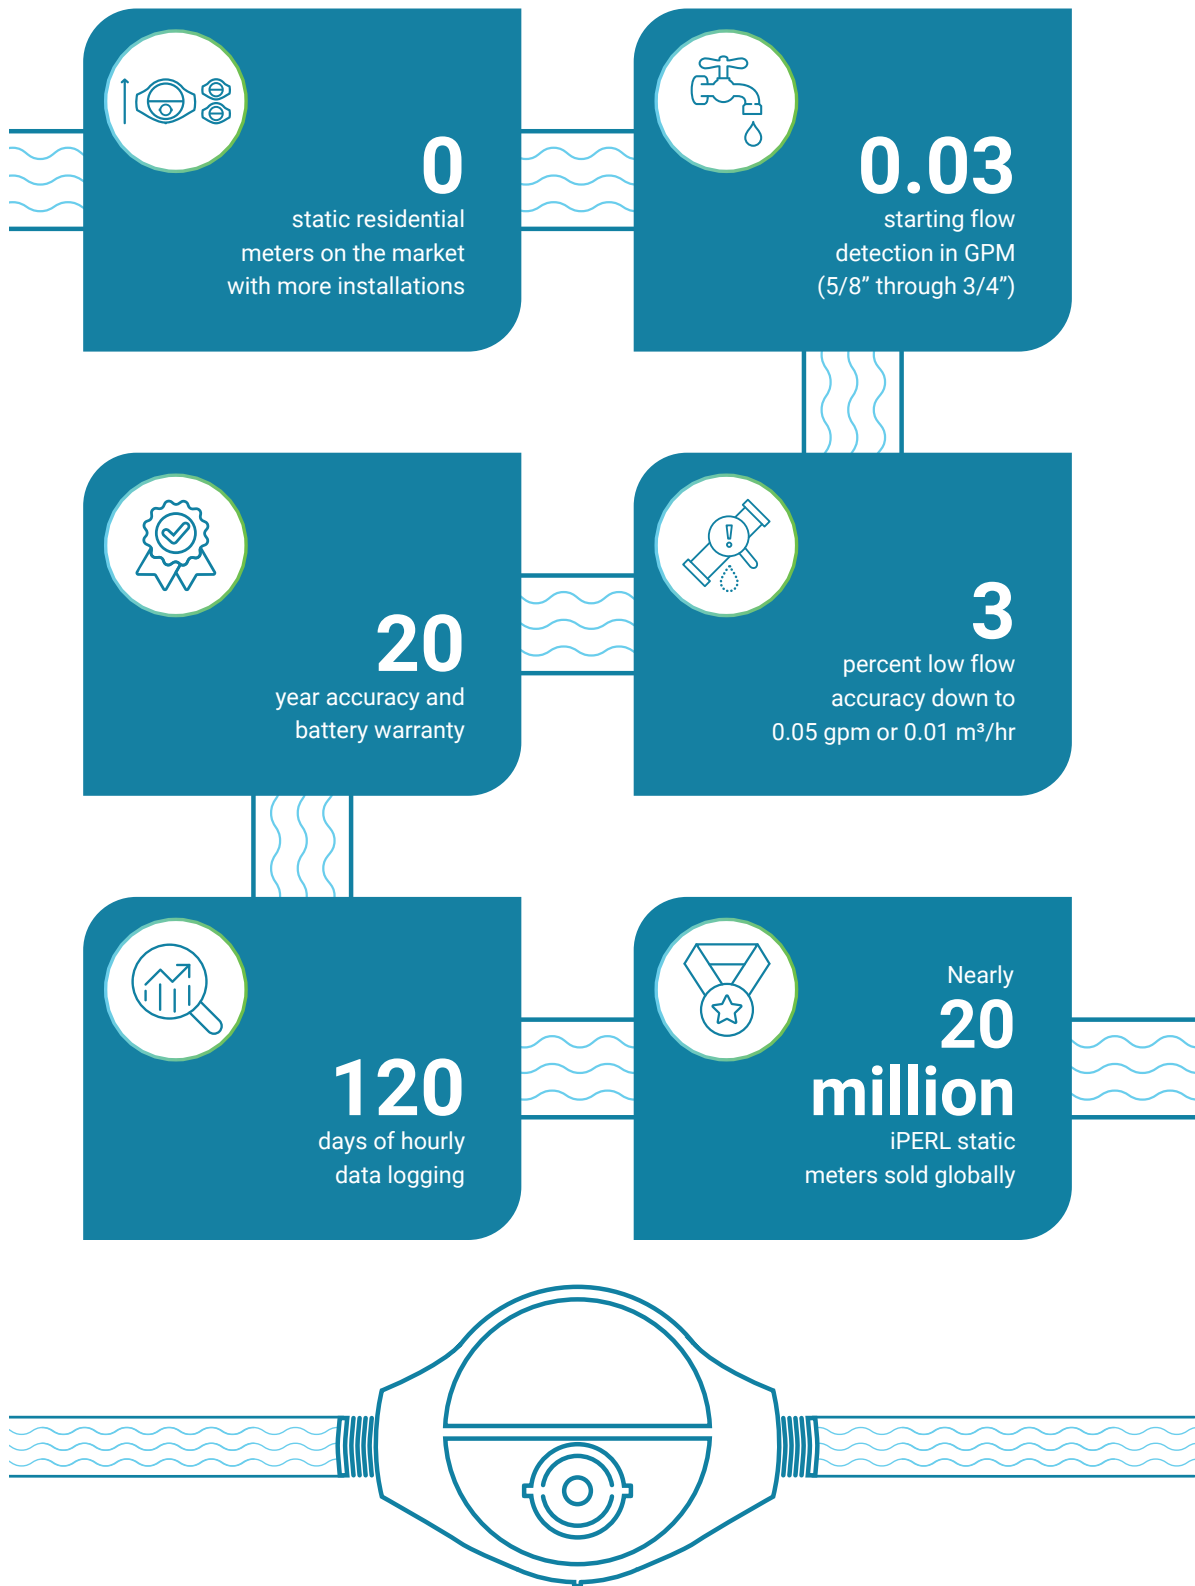

What does
0.05 gpm
look like?

It's roughly equivalent to **one slow drip every 2 seconds** from a leaky faucet.

Over time, that
adds up - about

72
gallons
per month.

2 Long-term reliability & durability

- Nearly 20 million sold worldwide
- 20-year accuracy and battery warranty
- Available with polymer or lead-free bronze alloy flow tubes for harsh environments and shifting soils

4 Enhanced data logging & remote management

- Logs up to 120 days of hourly consumption data
- Fully compatible with Sensus AMR or AMI
- Supports two-way communication for advanced metering infrastructure (AMI) and allows remote meter reads, configurations, and over-the-air updates

120
days of
hourly
data

5 Flexible installation and applications

- Can be installed horizontally, vertically, or diagonally, simplifying deployment
- Available for potable and reclaimed water (5/8" through 1") and fire service under UL 327b (3/4" and 1")

iPERL+

Includes

Fire Service Models

Xylem's Sensus iPERL+ by the numbers

Xylem |'zīləm|

- 1) the tissue in plants that brings water and nutrients upward from the roots.
- 2) a leading global water solutions company.